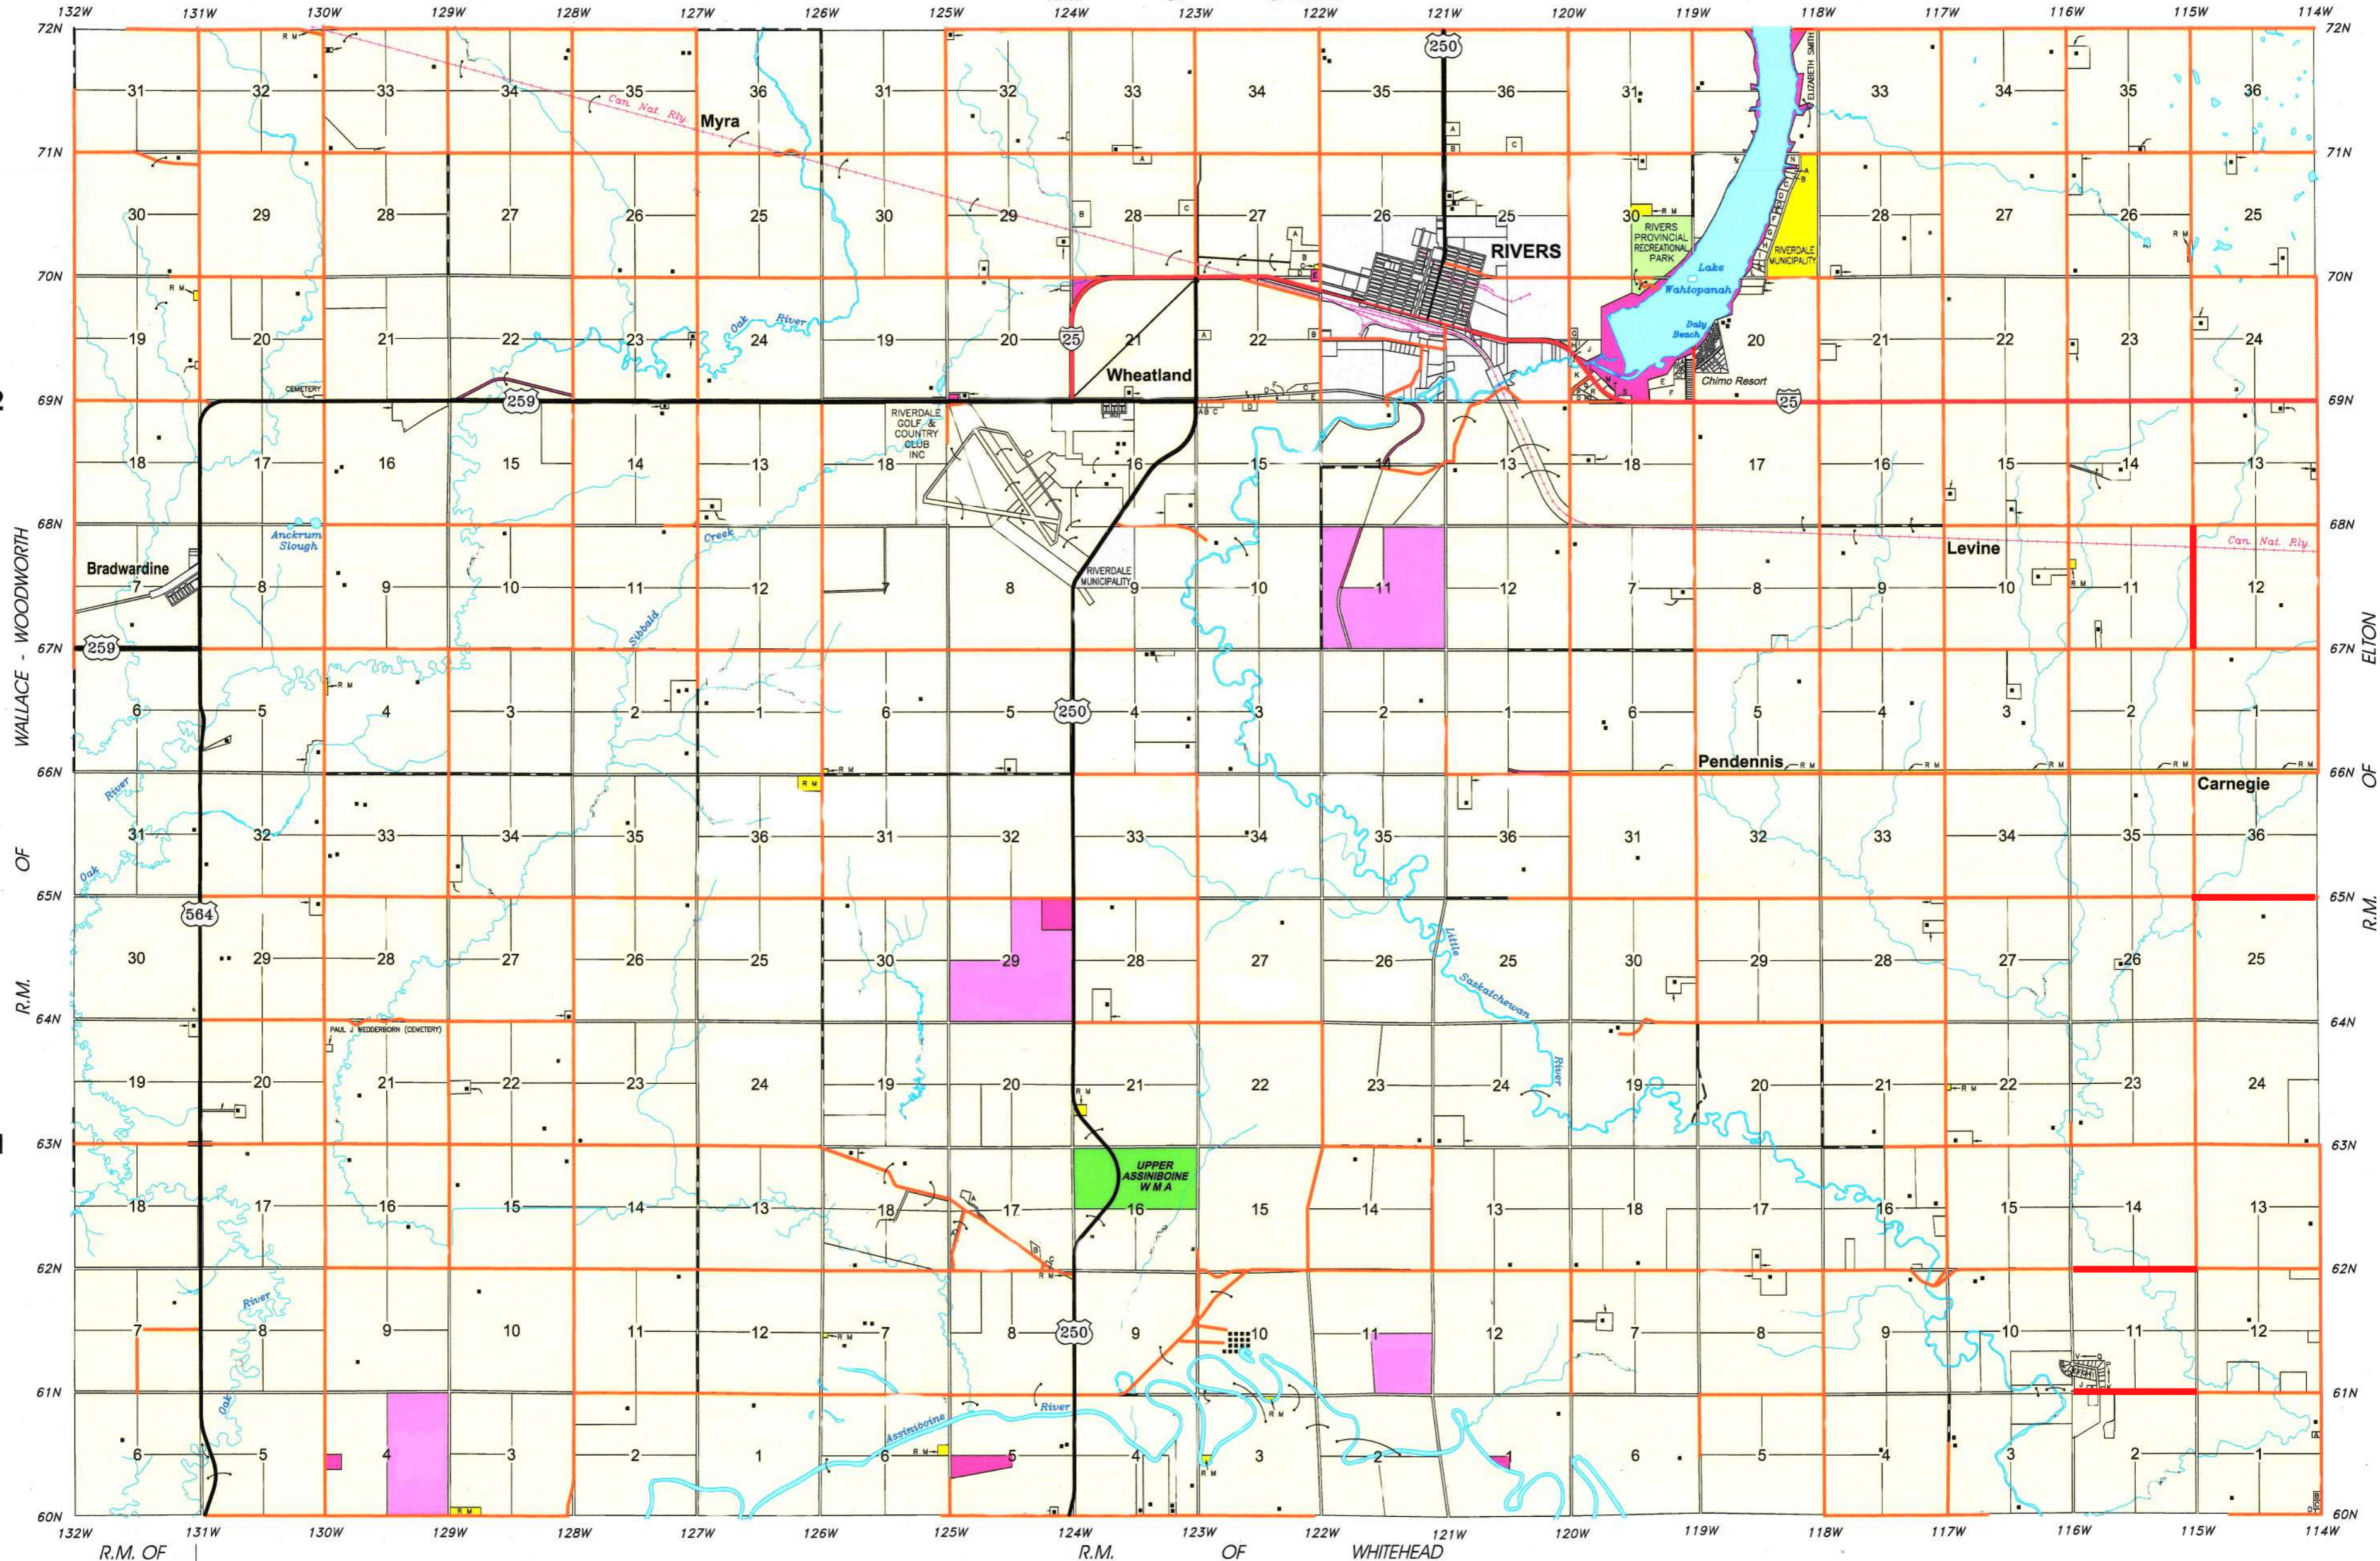

RGE. 22 W.P.M.

RGE. 21 W.P.M.

RGE. 20 W.P.M.

R.M. OF OAKVIEW

124W 123W 122W

TWP. 12

TWP. 12

WALLACE - WOODWORTH

ELTON

OF

OF

R.M.

R.M.

R.M. OF WALLACE - WOODWORTH

R.M. OF WHITEHEAD

RGE. 22 W.P.M.

RGE. 21 W.P.M.

RGE. 20 W.P.M.