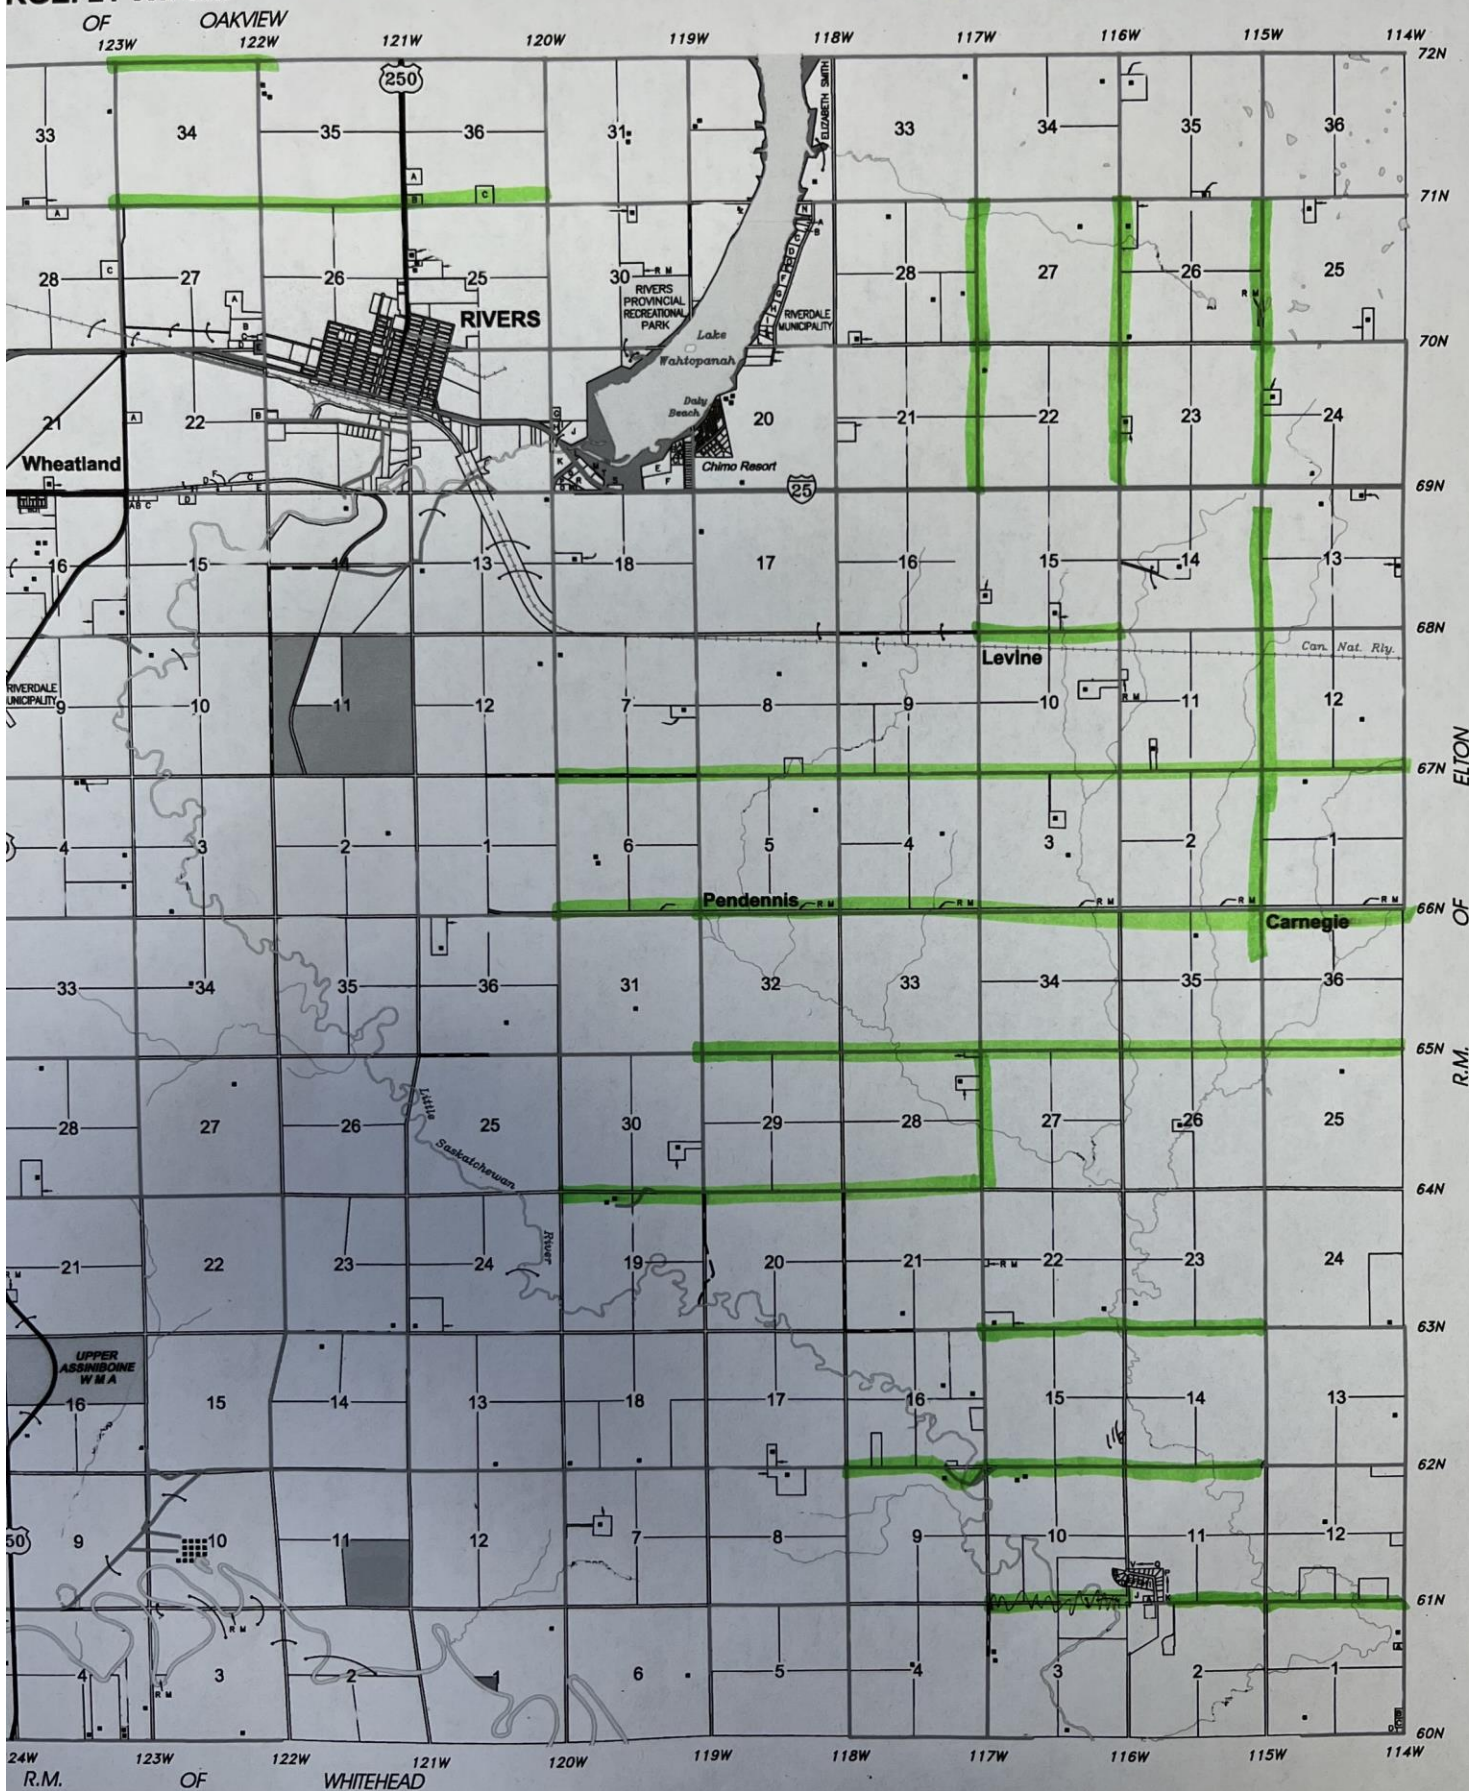

Road Closures Indicated in GREEN  
June 16, 2022 @ 8:00AM

RGE. 21 W.P.M.

RGE. 20 W.P.M.

TWP. 12

TWP. 11

R.M. OF WHITEHEAD

RGE. 21 W.P.M.

RGE. 20 W.P.M.