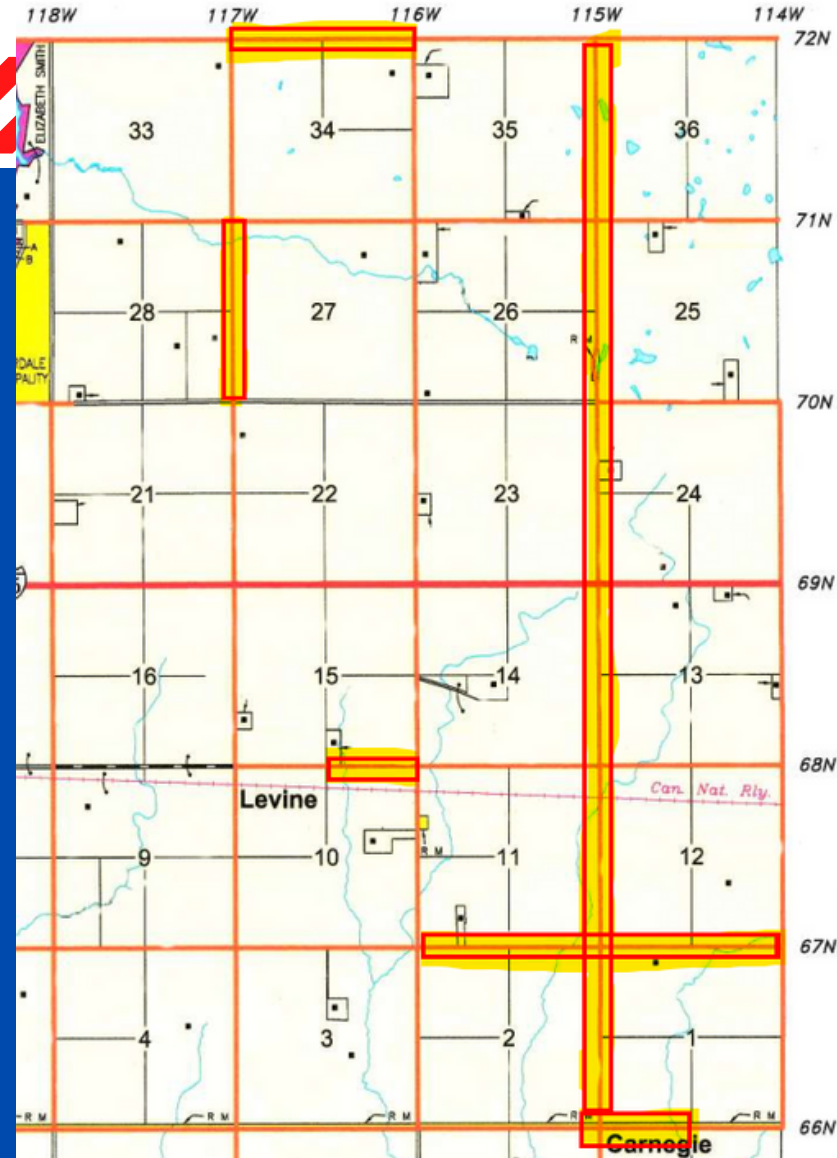

Attention: ROAD CLOSURES

Overland Flooding

Please be advised that the
below roads are closed:

Rd 72 between Rd 117 + 116W
Rd 68 between Rd 117 + 116W
Rd 67 between Rd 114 + 116W
Rd 66 between Rd 114 + 115W

Rd 115W between Rd 72 + 67N
Rd 117W between Rd 70 + 71N

Exercise caution when driving
- thank you!

Updated June 9, 2023 @ 8am